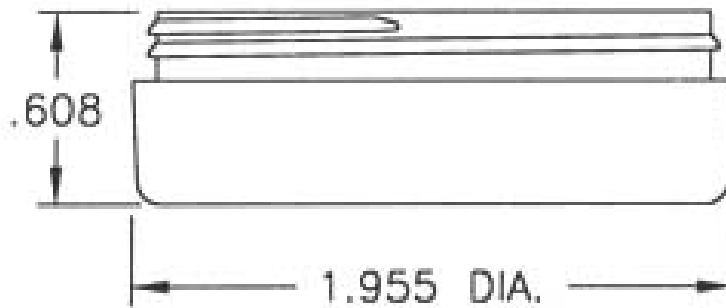

COLT'S PLASTICS
Jar Packages

COLT-VIEW® JAR
6402

1/2oz.
6402