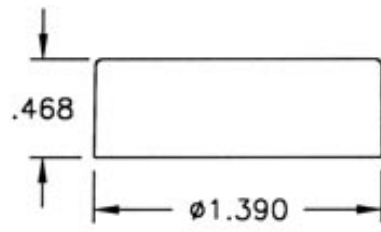

COLT'S PLASTICS
Jar Packages

HEAVY-WALLED LOW-PROFILE JARS
6420

33mm 7ml
9033/6420

33mm 7ml
9933/6420

33mm 7ml
6420

33mm/400
9933

33mm/400
9033