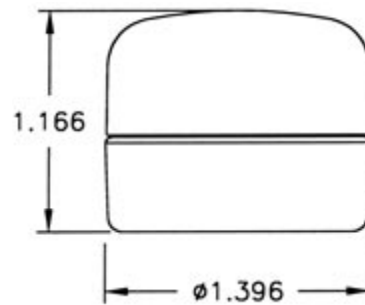

COLT'S PLASTICS
Jar Packages

HEAVY-WALLED LOW-PROFILE JARS
6420

33mm 7ml
9033/6420

33mm 7ml
9933/6420

33mm 7ml
6420

33mm/400
9933

33mm/400
9033