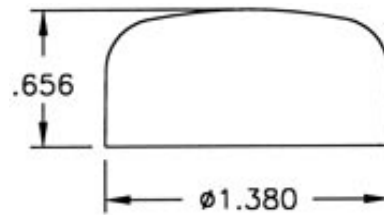

COLT'S PLASTICS
Jar Packages

HEAVY-WALLED LOW-PROFILE JARS
6420

33mm 7ml
9033/6420

33mm 7ml
9933/6420

33mm 7ml
6420

33mm/400
9933

33mm/400
9033