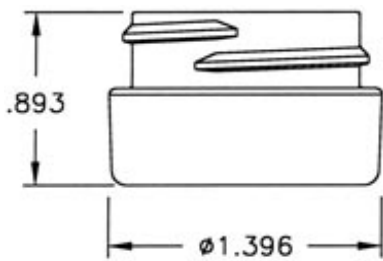

COLT'S PLASTICS
Jar Packages

HEAVY-WALLED LOW-PROFILE JARS
6420

33mm 7ml
9033/6420

33mm 7ml
9933/6420

33mm 7ml
6420

33mm/400
9933

33mm/400
9033