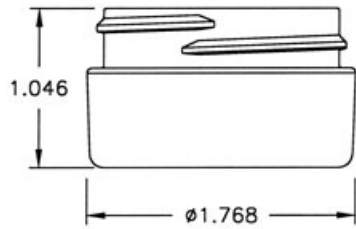

COLT'S PLASTICS
Jar Packages

HEAVY-WALLED LOW-PROFILE JARS
6421

43mm 15ml
9043/6421

43mm 15ml
9943/6421

43mm 15ml
6421

43mm/400
9043

33mm/400
9933