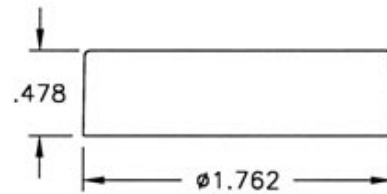

COLT'S PLASTICS
Jar Packages

HEAVY-WALLED LOW-PROFILE JARS
6421

43mm 15ml
9043/6421

43mm 15ml
9943/6421

43mm 15ml
6421

43mm/400
9043

33mm/400
9933