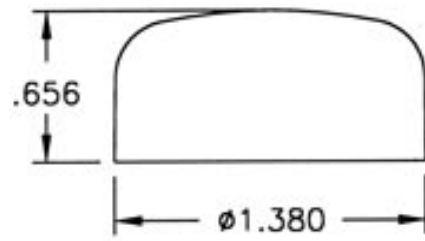

COLT'S PLASTICS
Jar Packages

HEAVY-WALLED LOW-PROFILE JARS
6421

43mm 15ml
9043/6421

43mm 15ml
9943/6421

43mm 15ml
6421

43mm/400
9043

33mm/400
9933