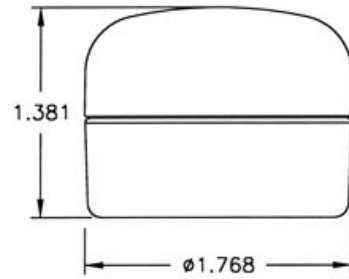

COLT'S PLASTICS
Jar Packages

HEAVY-WALLED LOW-PROFILE JARS
6421

43mm 15ml
9043/6421

43mm 15ml
9943/6421

43mm 15ml
6421

43mm/400
9043

33mm/400
9933