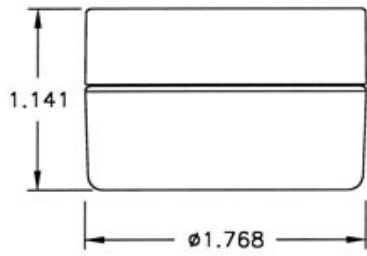

COLT'S PLASTICS
Jar Packages

HEAVY-WALLED LOW-PROFILE JARS
6421

43mm 15ml
9043/6421

43mm 15ml
9943/6421

43mm 15ml
6421

43mm/400
9043

33mm/400
9933