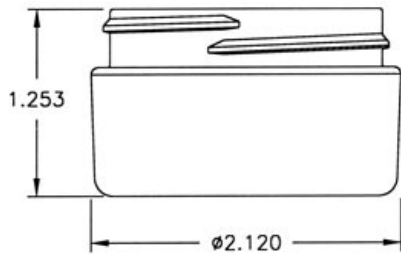

COLT'S PLASTICS
Jar Packages

HEAVY-WALLED LOW-PROFILE JARS
6422

51mm 30ml
9051/6422

51mm 30ml
9951/6422

51mm 30ml
6422

51mm/400
9951

51mm/400
9051