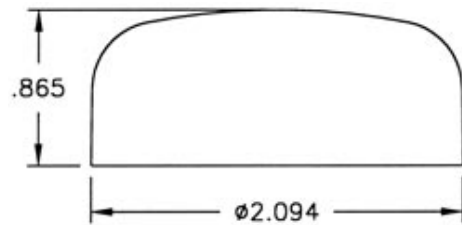

COLT'S PLASTICS
Jar Packages

HEAVY-WALLED LOW-PROFILE JARS
6422

51mm 30ml
9051/6422

51mm 30ml
9951/6422

51mm 30ml
6422

51mm/400
9951

51mm/400
9051