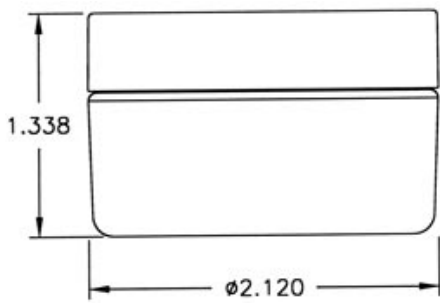

COLT'S PLASTICS
Jar Packages

HEAVY-WALLED LOW-PROFILE JARS
6422

51mm 30ml
9051/6422

51mm 30ml
9951/6422

51mm 30ml
6422

51mm/400
9951

51mm/400
9051