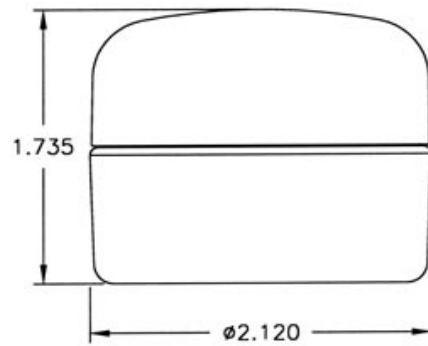

COLT'S PLASTICS
Jar Packages

HEAVY-WALLED LOW-PROFILE JARS
6422

51mm 30ml
9051/6422

51mm 30ml
9951/6422

51mm 30ml
6422

51mm/400
9951

51mm/400
9051