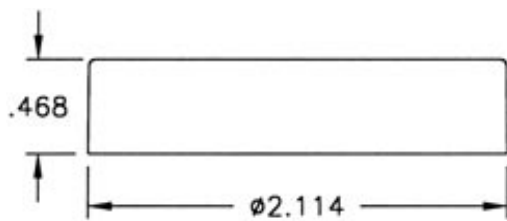

COLT'S PLASTICS
Jar Packages

HEAVY-WALLED LOW-PROFILE JARS
6422

51mm 30ml
9051/6422

51mm 30ml
9951/6422

51mm 30ml
6422

51mm/400
9951

51mm/400
9051