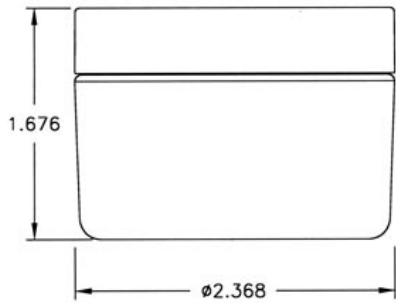

**COLT'S PLASTICS**  
Jar Packages

**HEAVY-WALLED LOW-PROFILE JARS**  
6423

58mm 50ml  
9058/6423

58mm 50ml  
9958/6423

58mm 50ml  
6423

58mm/400  
9958

58mm/400  
9058