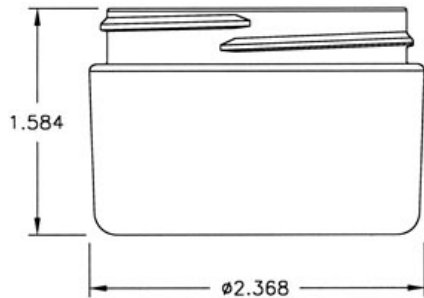

**COLT'S PLASTICS**  
Jar Packages

**HEAVY-WALLED LOW-PROFILE JARS**  
6423

58mm 50ml  
9058/6423

58mm 50ml  
9958/6423

58mm 50ml  
6423

58mm/400  
9958

58mm/400  
9058