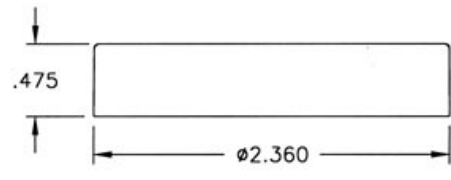

**COLT'S PLASTICS**  
Jar Packages

**HEAVY-WALLED LOW-PROFILE JARS**  
6423

58mm 50ml  
9058/6423

58mm 50ml  
9958/6423

58mm 50ml  
6423

58mm/400  
9958

58mm/400  
9058