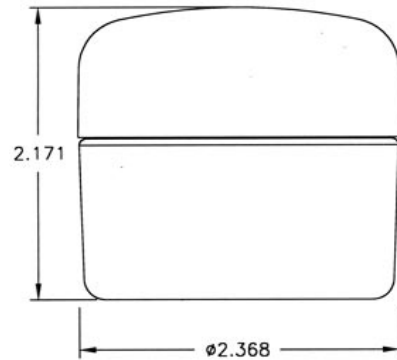

**COLT'S PLASTICS**  
Jar Packages

**HEAVY-WALLED LOW-PROFILE JARS**  
6423

58mm 50ml  
9058/6423

58mm 50ml  
9958/6423

58mm 50ml  
6423

58mm/400  
9958

58mm/400  
9058