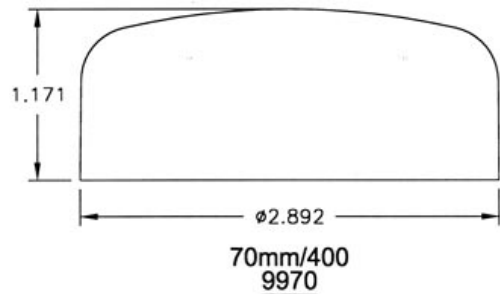

COLT'S PLASTICS
Jar Packages

HEAVY-WALLED LOW-PROFILE JARS
6424

70mm/400
9070