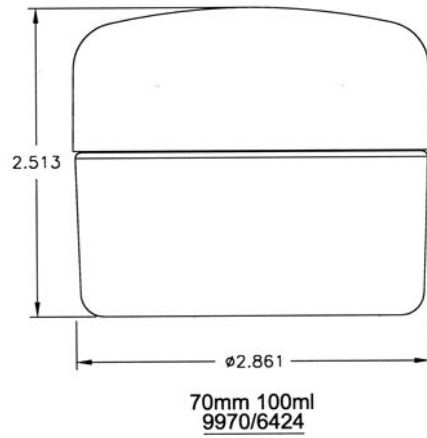

COLT'S PLASTICS
Jar Packages

HEAVY-WALLED LOW-PROFILE JARS
6424

70mm/400
9070