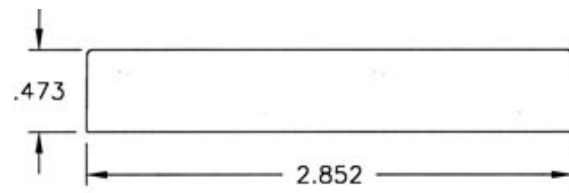

COLT'S PLASTICS
Jar Packages

HEAVY-WALLED LOW-PROFILE JARS
6424

70mm/400
9070