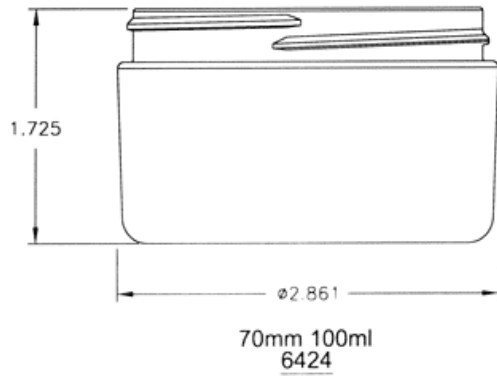

COLT'S PLASTICS
Jar Packages

HEAVY-WALLED LOW-PROFILE JARS
6424

70mm/400
9070