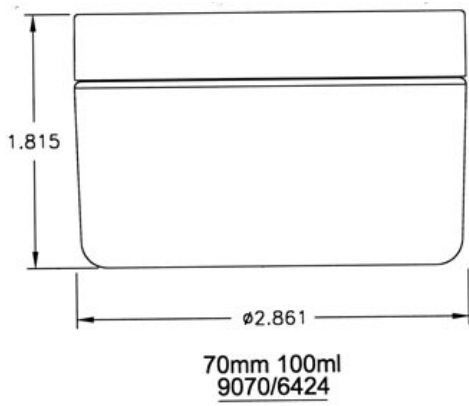

COLT'S PLASTICS
Jar Packages

HEAVY-WALLED LOW-PROFILE JARS
6424

70mm/400
9070